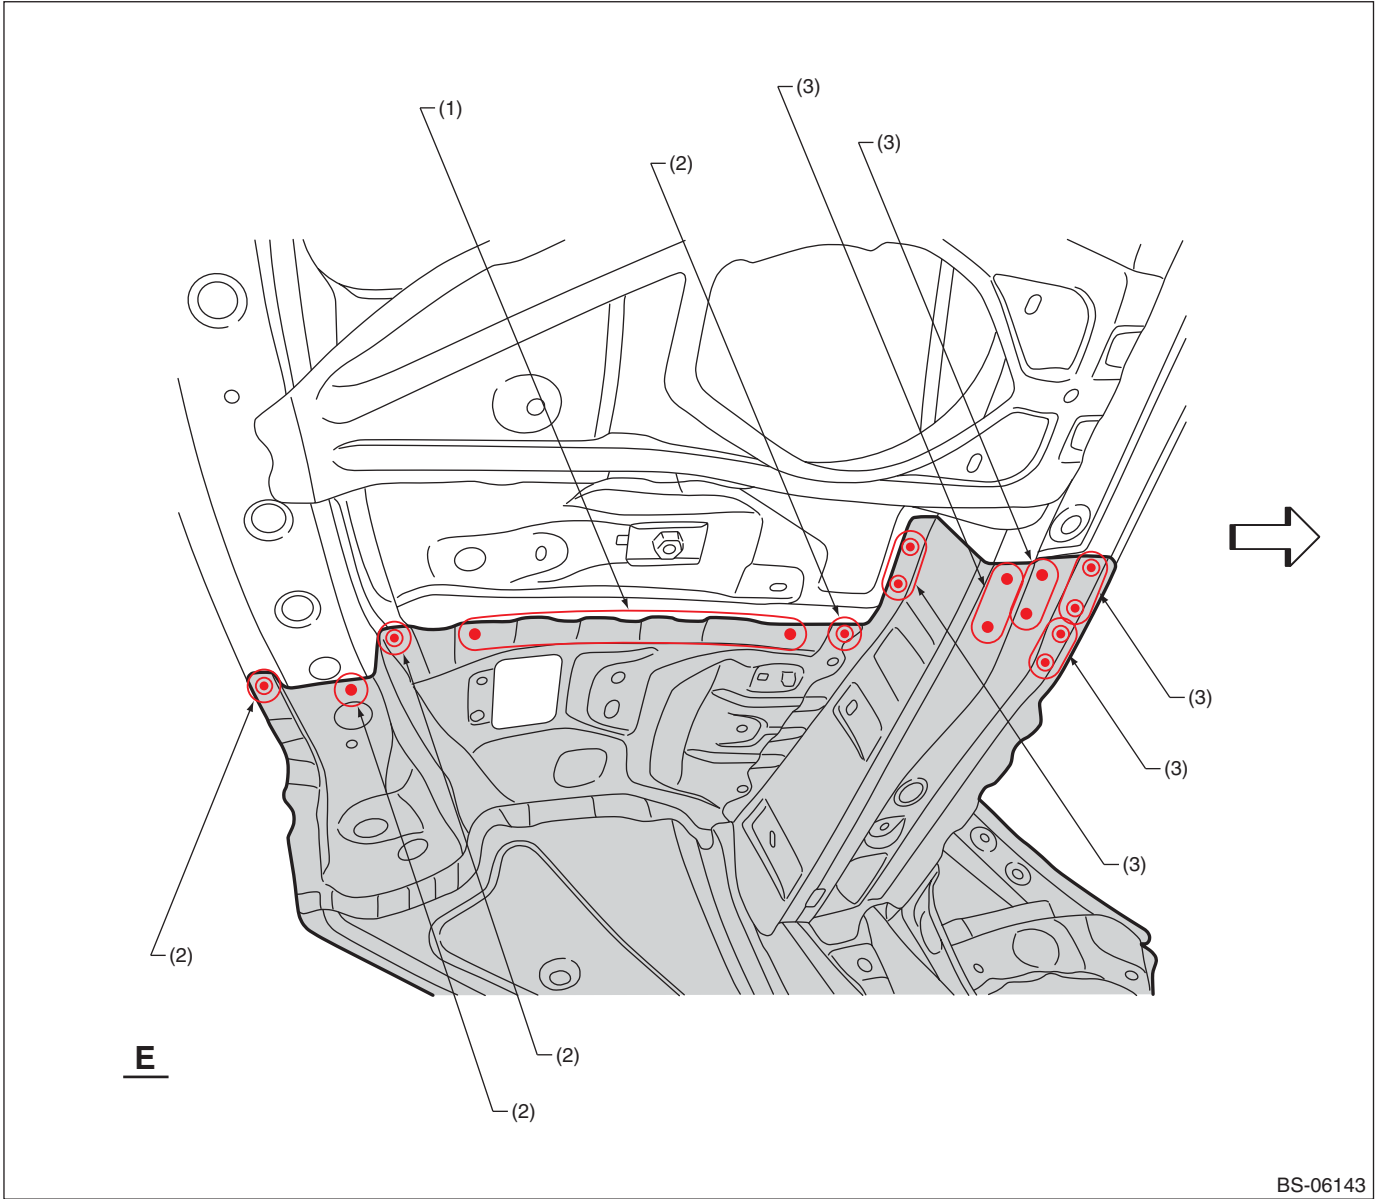

Panel Replacement

B: INSTALLATION

• Overall view

(1) 1 point

(2) 3 points

Panel Replacement

• Views 1

BS-06141

(1) 1 point
(2) 3 points (service)

(3) 1 point (service)
(4) 2 points (service)

(5) 3 points

Panel Replacement

• Views 2

BS-06142

- | | | |
|--------------------------------|-----------------------|----------------------------------|
| (1) 2 points [20 mm (0.79 in)] | (5) 1 point (service) | (9) 5 points (service) |
| (2) 1 point [30 mm (1.18 in)] | (6) 1 point | (10) 1 point (service) (only LH) |
| (3) 1 point [25 mm (0.98 in)] | (7) 2 points | (11) 1 point (only LH) |
| (4) 2 points (service) | (8) 5 points | |

Panel Replacement

• Views 3

(1) 6 points

(2) 1 point

(3) 2 points