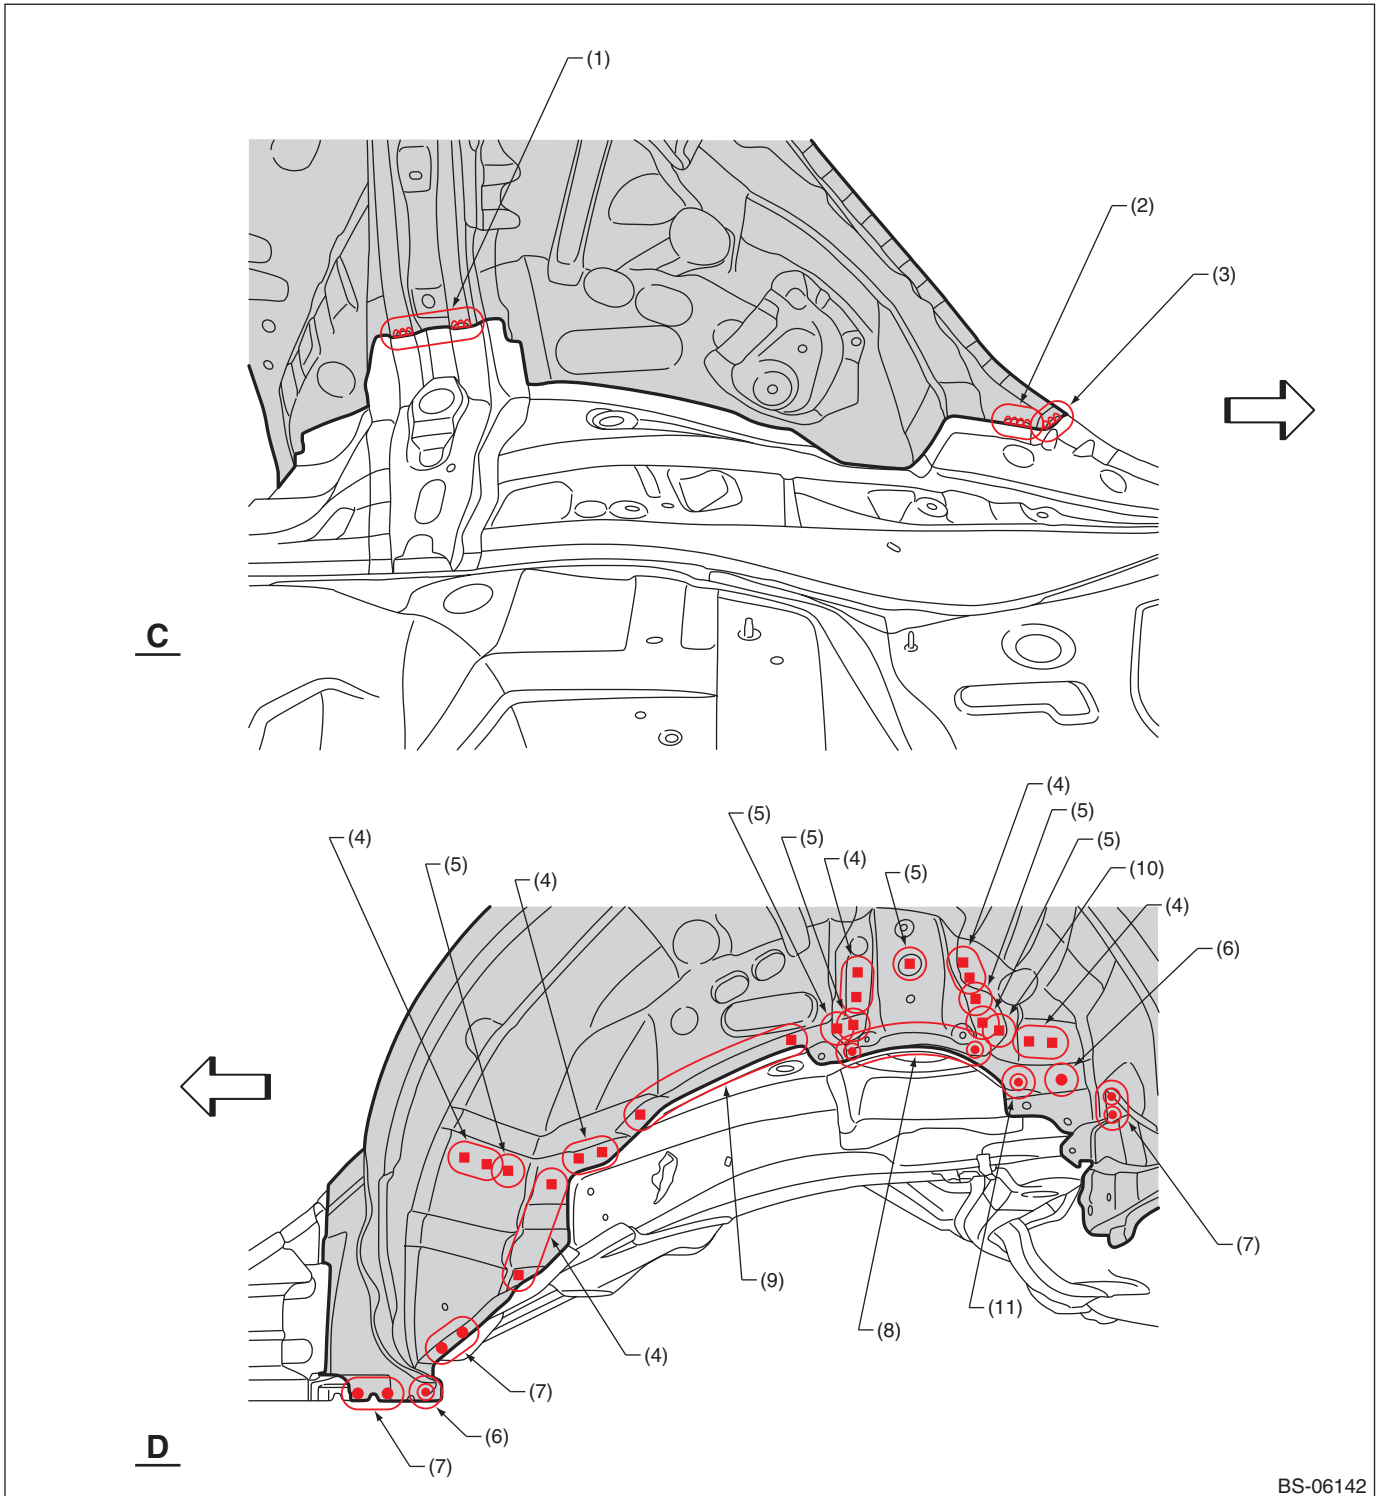

Panel Replacement

B: INSTALLATION

• Overall view

(1) 1 point

(2) 3 points

Panel Replacement

• Views 1

BS-06141

(1) 1 point
(2) 3 points (service)

(3) 1 point (service)
(4) 2 points (service)

(5) 3 points

Panel Replacement

• Views 2

BS-06142

- | | | |
|--------------------------------|-----------------------|----------------------------------|
| (1) 2 points [20 mm (0.79 in)] | (5) 1 point (service) | (9) 5 points (service) |
| (2) 1 point [30 mm (1.18 in)] | (6) 1 point | (10) 1 point (service) (only LH) |
| (3) 1 point [25 mm (0.98 in)] | (7) 2 points | (11) 1 point (only LH) |
| (4) 2 points (service) | (8) 5 points | |

Panel Replacement

• Views 3

(1) 6 points

(2) 1 point

(3) 2 points