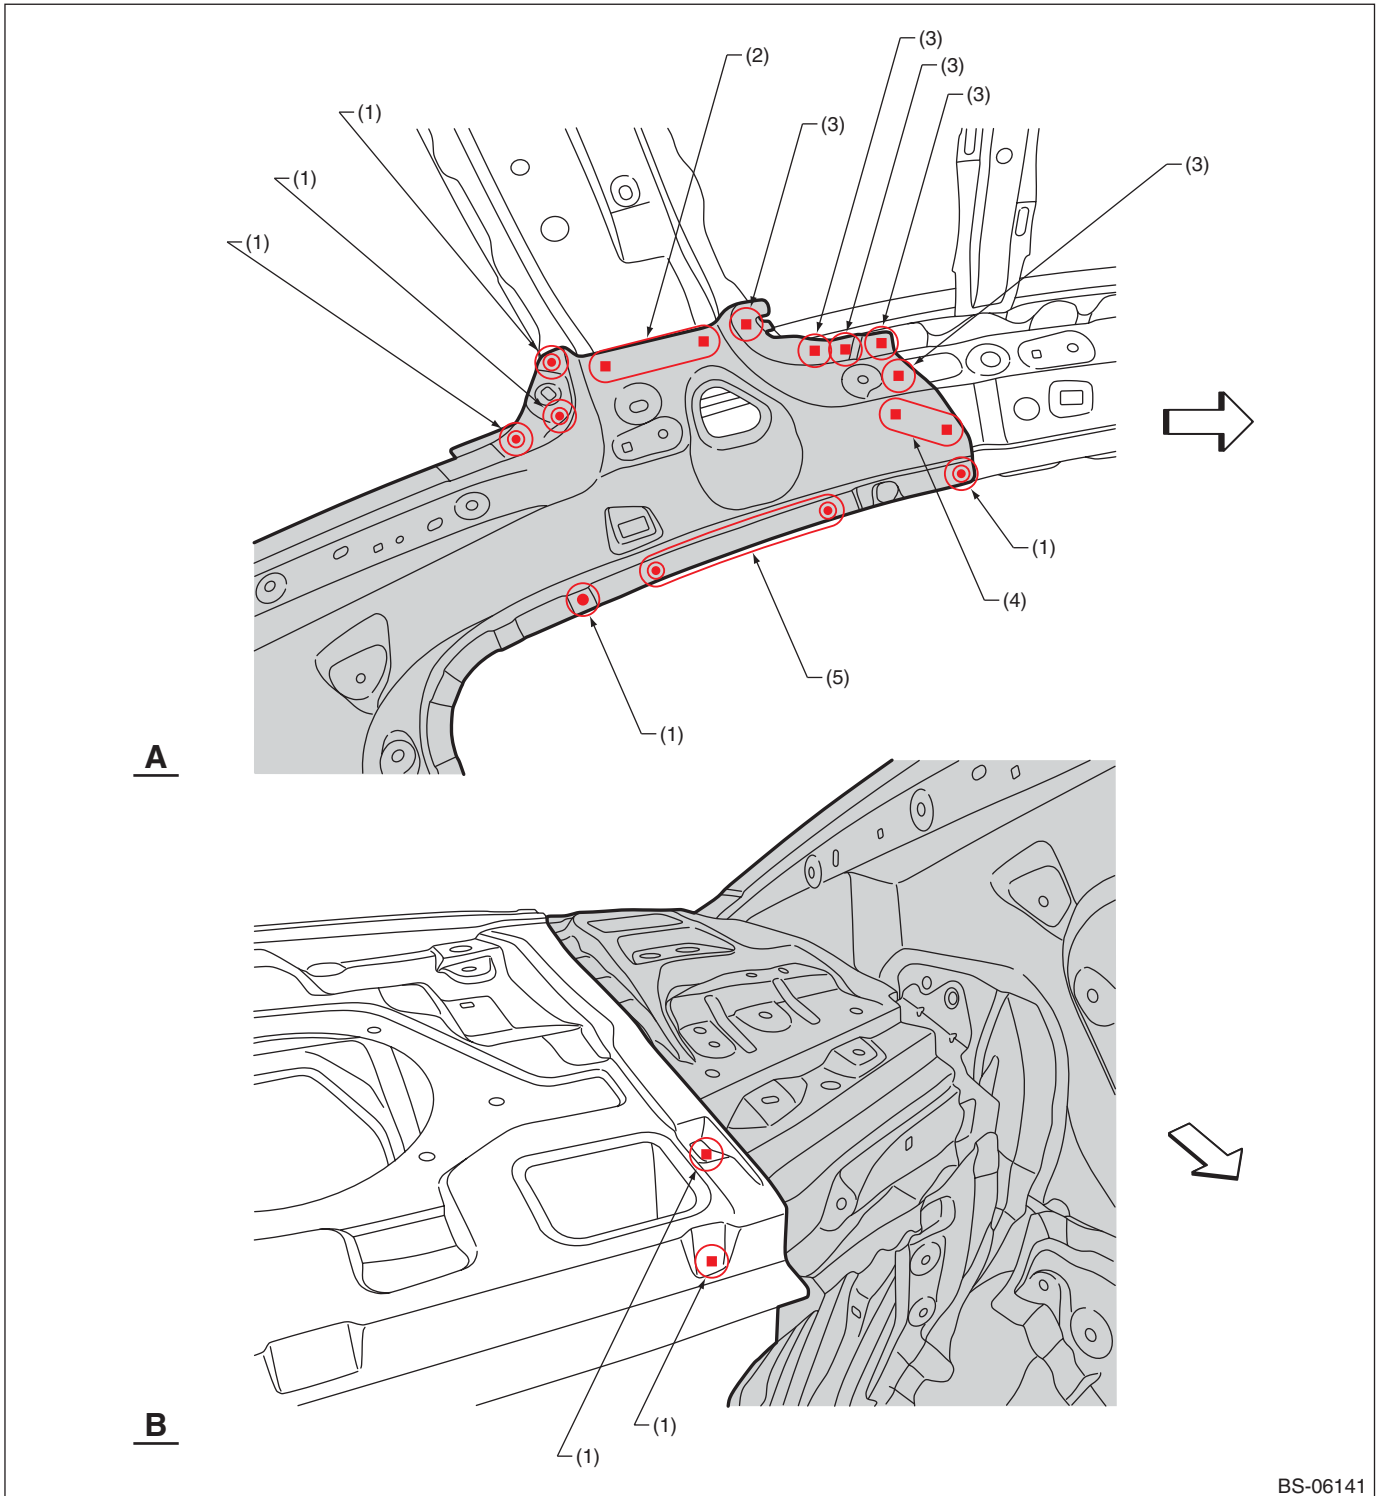

Panel Replacement

B: INSTALLATION

• Overall view

(1) 1 point

(2) 3 points

Panel Replacement

• Views 1

BS-06141

(1) 1 point
(2) 3 points (service)

(3) 1 point (service)
(4) 2 points (service)

(5) 3 points

Panel Replacement

• Views 2

BS-06142

- | | | |
|--------------------------------|-----------------------|----------------------------------|
| (1) 2 points [20 mm (0.79 in)] | (5) 1 point (service) | (9) 5 points (service) |
| (2) 1 point [30 mm (1.18 in)] | (6) 1 point | (10) 1 point (service) (only LH) |
| (3) 1 point [25 mm (0.98 in)] | (7) 2 points | (11) 1 point (only LH) |
| (4) 2 points (service) | (8) 5 points | |

Panel Replacement

• Views 3

(1) 6 points

(2) 1 point

(3) 2 points