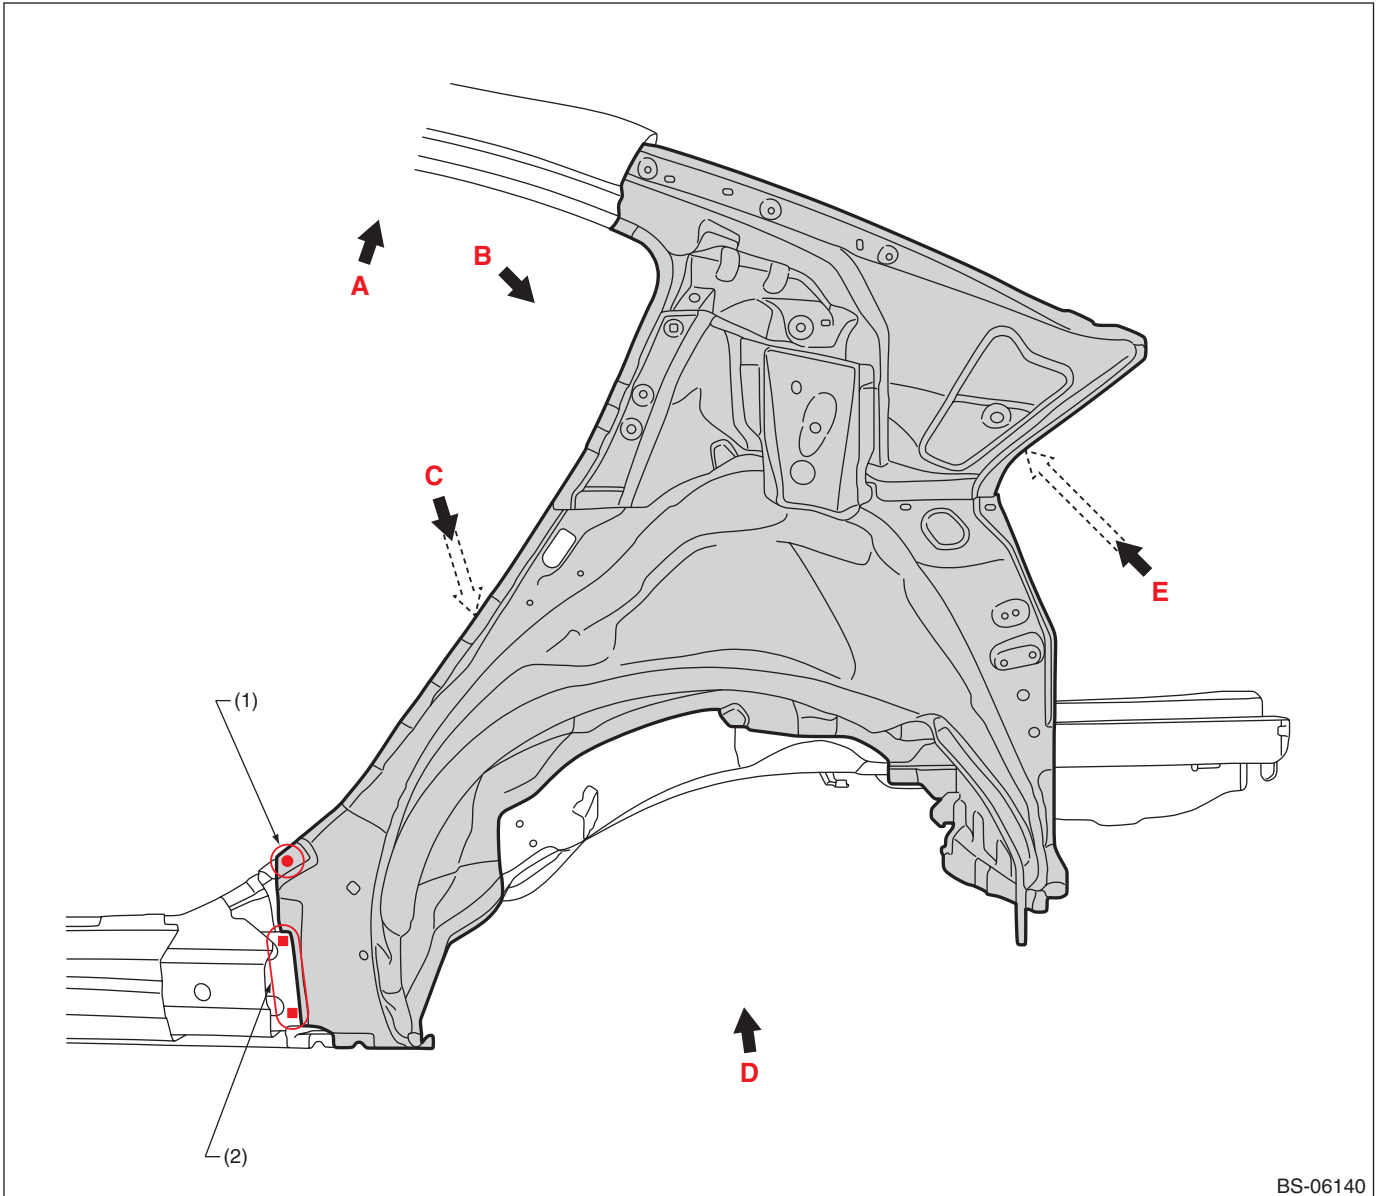

Panel Replacement

B: INSTALLATION

• Overall view

(1) 1 point

(2) 3 points

Panel Replacement

• Views 1

BS-06141

(1) 1 point
(2) 3 points (service)

(3) 1 point (service)
(4) 2 points (service)

(5) 3 points

Panel Replacement

• Views 2

BS-06142

- | | | |
|--------------------------------|-----------------------|----------------------------------|
| (1) 2 points [20 mm (0.79 in)] | (5) 1 point (service) | (9) 5 points (service) |
| (2) 1 point [30 mm (1.18 in)] | (6) 1 point | (10) 1 point (service) (only LH) |
| (3) 1 point [25 mm (0.98 in)] | (7) 2 points | (11) 1 point (only LH) |
| (4) 2 points (service) | (8) 5 points | |

Panel Replacement

• Views 3

(1) 6 points

(2) 1 point

(3) 2 points